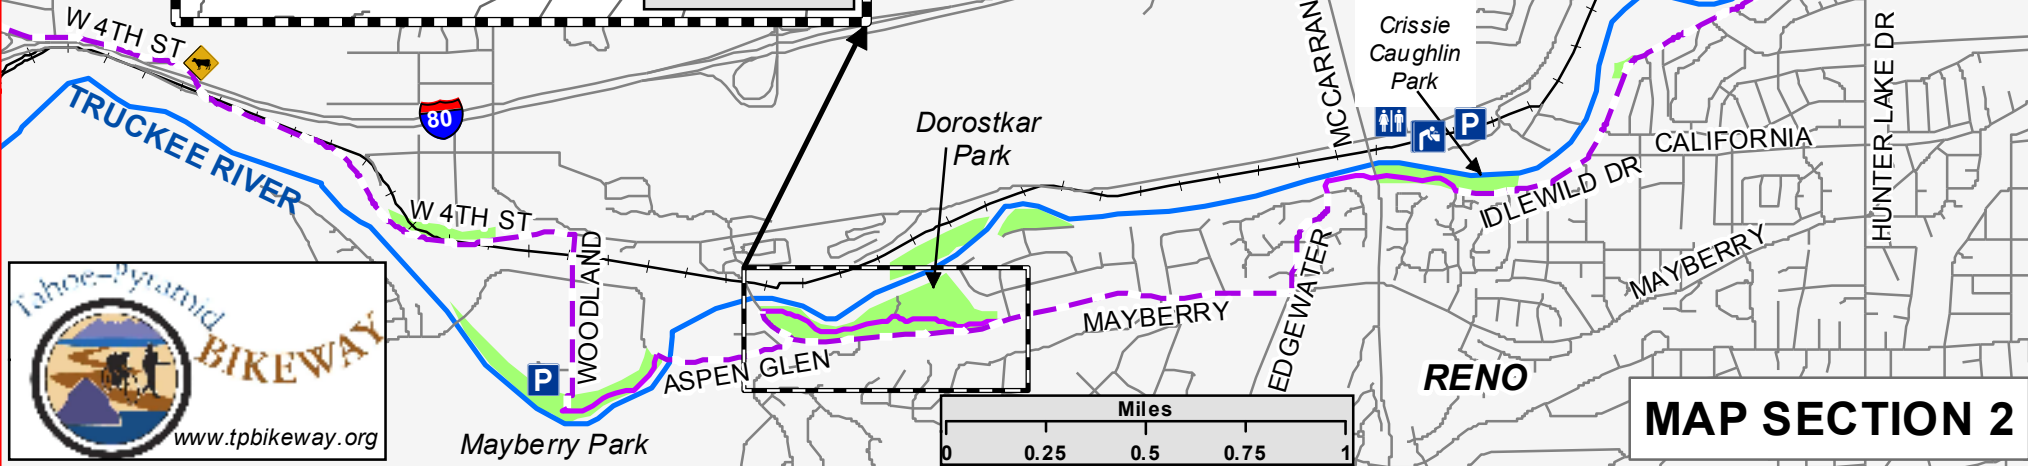

Use Mayberry eastbound,
Dorostkar Park path westbound

DOROSTKAR PARK
MAYBERRY
ASPEN GLEN

▶ Eastbound
◀ Westbound

Bikeway

- Separate Paved Path
- Road Shoulder
- Parks
- Truckee River

- Cattle Guard - Caution
- Parking
- Restroom
- Water

MAP SECTION 2